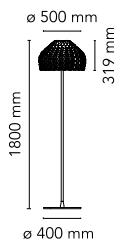

Tatou Floor

by Patricia Urquiola , 2012

Diffused light floor lamp. External diffuser in Polycarbonate. Internal diffuser in injection-printed opal Polycarbonate. Support and base in painted steel.

Mounting	Floor
Environment	Indoor
Finish	White, Black, Ochre-grey
Weight	16.40 Kg
Light sources available	1 x HSGS E27 205W 3000K Halolux Ceram.Eco 4200lm - RF19973 1 x LED E27 21W 3000K 2452lm A65 - RF26998 - DIMM.
Emergency	Without
Voltage	220-240V
Power	MAX 205W
Battery	No
Supply included	Yes
Cord Length	1700 mm
Materials	Polycarbonate, Steel
Colors	<ul style="list-style-type: none"> F7764009 - White F7764030 - Black F7764048 - Ochre-grey