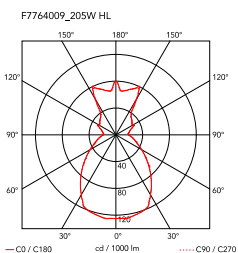

Tatou Floor

by Patricia Urquiola , 2012

Diffused light floor lamp. External diffuser in Polycarbonate. Internal diffuser in injection-printed opal Polycarbonate. Support and base in painted steel.

Mounting	Floor
Environment	Indoor
Finish	White, Black, Ochre-grey
Weight	16.40 Kg
Light sources available	1 x HSGS E27 205W 3000K Halolux Ceram.Eco 4200lm - RF19973 1 x LED E27 21W 3000K 2452lm A65 - RF26998 - DIMM.
Emergency	Without
Voltage	220-240V
Power	MAX 205W
Battery	No
Supply included	Yes
Cord Length	1700 mm
Materials	Polycarbonate, Steel
Colors	<ul style="list-style-type: none"> F7764009 - White F7764030 - Black F7764048 - Ochre-grey