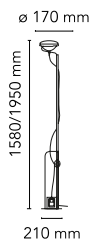

Toio

by Achille & Pier Giacomo Castiglioni , 1962

Floor lamp providing indirect lighting. Angle iron and formed steel base, painted in a variety of colors. Hexagonal nickel-plated brass height-adjustable stem with telescopic head. On the cable there is the electronic dimmer which allows the regulation of light brightness.

Mounting	Floor
Environment	Indoor
Finish	White, Black, Red
Weight	8.2 Kg
Light sources available	1 x ALU PAR 56/MFL 300W GX16D C/C 3000K - RF17899 - DIMM.
Emergency	Without
Switching	On the cable there is the electronic dimmer which allows the regulation of light brightness with a dial.
Voltage	220-240V
Power	MAX 300W
Battery	No
Supply included	Yes
Cord Length	2470 mm
Materials	Steel
Colors	<ul style="list-style-type: none"> F7600009 - White F7600030 - Black F7600035 - Red