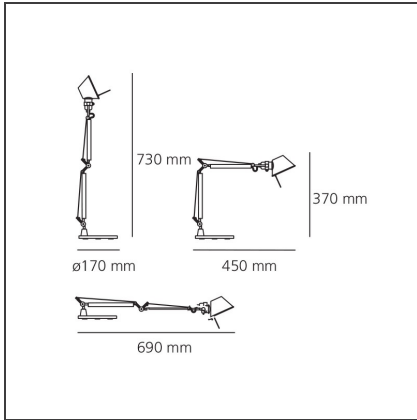

Tolomeo Micro Table - Black - Body Lamp + Base

IP20     

DESIGN BY

Michele De Lucchi, Giancarlo Fassina

DESCRIPTION

Base and cantilevered arms in polished aluminium; diffuser in matt anodised black aluminium; joints and supports in polished aluminium. System of spring balancing. The code is referred to the body lamp only

TECHNICAL DRAWINGS

FEATURES

Article Code:	A011830	Material:	Aluminium, steel
Colour:	Black	Series:	Design
Installation:	Table		

DIMENSIONS

Length:	cm 45	Max Extension Length:	cm 69
Height:	cm 37		
Base Diameter:	cm 17		
Max Extension Height:	cm 73		

LUMINAIRE

Watt:	W	Delivered lumens output (lm):	244lm
Voltage:	220V-240V	CCT:	0K
		Efficiency:	57%
		Efficacy:	6.1lm/W
		CRI:	100

Notes

Interchangeable support: table base, clamp, desk fixed support and twin support that allows two independent lamp units to be fitted. Possibility to mount LED source on E14 Socket