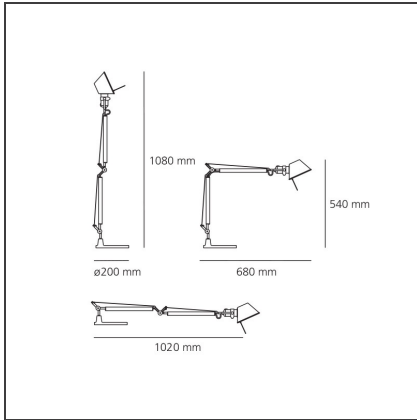

TECHNICAL DRAWINGS

FEATURES

Article Code:	A005920	Material:	aluminium, steel
Colour:	White	Series:	Design
Installation:	Table		

DIMENSIONS

Length:	cm 68	Max Extension Length:	cm 102
Height:	cm 54	Impact Resistance:	N/D
Base Diameter:	cm 20	Glow Wire Test:	N/D
Max Extension Height:	cm 108		

NOT INCLUDED SOURCES

Category:	HALO	Color Rendering:	1a
Number:	1	Color temperature (K):	2900K
Watt:	77W		
Lbs:	A60		
Socket:	E27		
Duration (h):	1000h		

ALTERNATIVE SOURCES

Category:	LED
Number:	1
Watt:	8W
Type:	2
Socket:	E27
Class:	A

LUMINAIRE

Watt:	W	Delivered lumens output (lm):	804lm
Voltage:	220V-240V	CCT:	0K
		Efficiency:	58%
		Efficacy:	8.04lm/W
		CRI:	100

Notes

Interchangeable support: table base, clamp, desk fixed support and twin support that allows two independent lamp units to be fitted. Possibility to mount LED source on E27 Socket. Complete lamp consists of body lamp + accessories