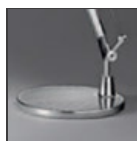

TOLOMEO BASE D
200 VERN BCO
A008620