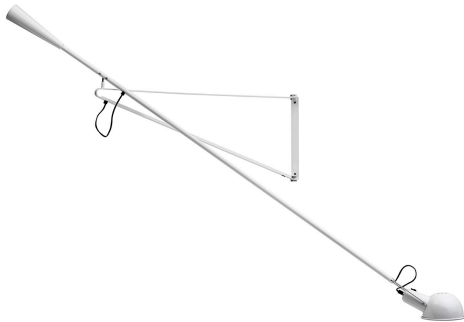

265

by Paolo Rizzatto , 1973

Wall lamp providing direct light. Painted steel adjustable arm and reflector. Chrome-plated brass reflector support. Cast iron tapered counterweight. Painted steel wall fixture.

Mounting	Wall
Environment	Indoor
Finish	White, Black
Weight	6 Kg
Light sources available	1 x LED E27 8W 2700K 740lm - RF25323 - DIMM. 1 x LED E27 8W 3000K 740lm - RF25317 - DIMM.
Emergency	Without
Voltage	220-250V
Power	MAX 75
Battery	No
Supply included	Yes
Cord Length	2030 mm
Materials	Steel
Colors	<ul style="list-style-type: none"> A0300009 - White A0300030 - Black