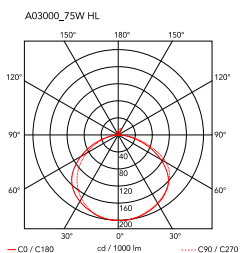

265

by Paolo Rizzatto , 1973

Wall lamp providing direct light. Painted steel adjustable arm and reflector. Chrome-plated brass reflector support. Cast iron tapered counterweight. Painted steel wall fixture.

Mounting	Wall
Environment	Indoor
Finish	White, Black
Weight	6 Kg
Light sources available	1 x LED E27 8W 2700K 740lm - RF25323 - DIMM. 1 x LED E27 8W 3000K 740lm - RF25317 - DIMM.
Emergency	Without
Voltage	220-250V
Power	MAX 75
Battery	No
Supply included	Yes
Cord Length	2030 mm
Materials	Steel
Colors	<ul style="list-style-type: none"> A0300009 - White A0300030 - Black