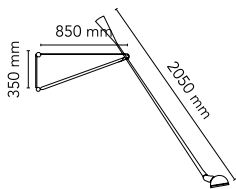

265

by Paolo Rizzatto , 1973

Wall lamp providing direct light. Painted steel adjustable arm and reflector. Chrome-plated brass reflector support. Cast iron tapered counterweight. Painted steel wall fixture.

Mounting	Wall
Environment	Indoor
Finish	White, Black
Weight	6 Kg
Light sources available	1 x LED E27 8W 2700K 740lm - RF25323 - DIMM. 1 x LED E27 8W 3000K 740lm - RF25317 - DIMM.
Emergency	Without
Voltage	220-250V
Power	MAX 75
Battery	No
Supply included	Yes
Cord Length	2030 mm
Materials	Steel
Colors	<ul style="list-style-type: none"> A0300009 - White A0300030 - Black