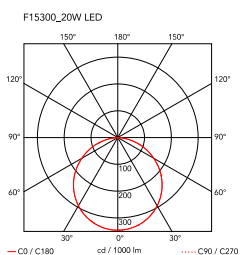

Captain Flint

by Michael Anastassiades , 2015

Floor lamp providing adjustable direct light. Painted steel or brushed brass, stem and metal spinning cone. Opal photoengraved PC diffuser by injection molding. White Carrara or Black Marquina marble base. Power cord length 260 cm, with foot dimmer switch that provide ON-OFF functions and 10-100% light adjustment. Plug-in power supply with interchangeable plugs