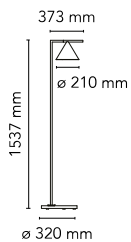

Captain Flint

by Michael Anastassiades , 2015

Floor lamp providing adjustable direct light. Painted steel or brushed brass, stem and metal spinning cone. Opal photoengraved PC diffuser by injection molding. White Carrara or Black Marquina marble base. Power cord length 260 cm, with foot dimmer switch that provide ON-OFF functions and 10-100% light adjustment. Plug-in power supply with interchangeable plugs

Mounting	Floor
Environment	Indoor
Finish	Brushed brass/white marble, Anthracite/black marble
Weight	9 Kg
Light sources available	1 x COB LED 20W Dimmer 2700K CRI93 557lm
Emergency	Without
Voltage	100-240/48V
Power	20W
Battery	No
Supply included	No
Cord Length	2600 mm
Materials	Aluminum, Brass, Marble, Polycarbonate, Steel
Colors	<ul style="list-style-type: none"> F1530059 - Brushed brass/white marble F1530030 - Anthracite/black marble