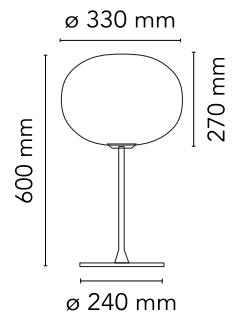

FLOS

F3020000 Silver

Glo-Ball Table 1

Designed by Jasper Morrison, 1998

Halogen - 150W

Table/desk lamp providing diffused light. Diffuser consisting of an externally acid-etched, hand blown, flashed opaline glass and a die-cast threaded ring nut with alodine plating finish. Gray or black painted high-thickness steel base and stem and die-cast aluminum diffuser support. On the cable there is the electronic dimmer which allows the regulation of light brightness.

Are you a professional and your project needs consulting and support?

[BOOK AN APPOINTMENT](#)

Main specifications

EAN	8059607002261
Mounting	Table
Environment	Indoor dry location
Light source type	Bulb
Lamp category	Halogen
Lamp holder	E27
Ilcos	HSGS
Number of heads	1
Power (W)	150

Physical

Colour	Silver
Cord length (mm)	1900
Net weight (kg)	6.7
Package volume (m3)	0.13
IP internal	20

Download

[Mounting instructions](#) PDF

[Spare Parts](#) PDF

Photometric Files

[LDT / IES](#) LDT

Technical Drawings