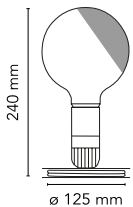

Lampadina

by Achille Castiglioni , 1972

Table lamp providing direct, diffused light. Anodized aluminum base serves to contain excess power cord. Bakelite lamp-holder, painted to match the switch in the orange and black colors. Clear globe lamp is partially sandblasted to diffuse the light.

Mounting	Table
Environment	Indoor
Weight	0.3 Kg
Light sources available	1 x LED E27 2W 2700K 200lm Global Sab. - RF24054- NO DIMM.
Emergency	Without
Switching	ON/OFF oscillating switch inside the lamp-holder, that can be activated from the outside
Voltage	230V
Power	MAX 5W
Battery	No
Supply included	Yes
Cord Length	2300 mm
Materials	Aluminum
Colors	<ul style="list-style-type: none"> ● F3299009 - White ● F3299039 - Green (NCS-S3050) ● F3299074 - Turquoise ● F3299042 - Violet ● F3300000 - Black ● F3299075 - Orange